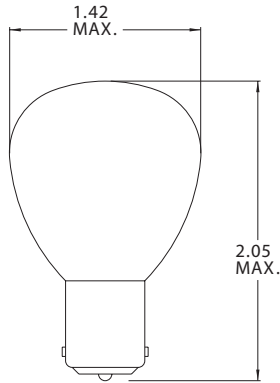

147 Central Avenue
 Hackensack, New Jersey 07601
 Tel: 201-489-8989 • Fax: 201-489-6911

CHICAGO MINIATURE LAMP, INC.
 WHERE INNOVATION COMES TO LIGHT

RP-11 Single Contact Bayonet Base

Part Number	Design Voltage	Amps	MSCP	Life Hours	Filament Type
CM1183	5.5	6.25	50.0	100	C-2V
CM1105	6.2	5.72	50.0	125	C-2V
CM1133	6.2	3.91	32.0	200	C-2R
CM1143	12.5	1.98	32.0	400	C-2R
CM1195	12.5	3.00	50.0	300	C-2V
CM1293	12.5	3.00	50.0	300	C-2R
CM1139	12.8	1.04	15.0	700	C-6
CM1041	22.0	1.50	50.0	100	C-2V
CM1145	22.0	.96	27.0	100	C-2V
CM1047	26.0	2.70	105.0	25	2CC-6

RP-11 Double Contact Bayonet Base

Part Number	Design Voltage	Amps	MSCP	Life Hours	Filament Type
CM1184	5.5	6.25	50.0	100	C-2V
CM1000	6.2	3.90	32.0	125	C-2V
	6.2	3.98	32.0	125	C-2V*
CM1134	6.2	3.91	32.0	200	C-2R
CM1096	12.5	3.00	50.0	300	C-2V
CM1124	12.5	1.92	32.0	300	2C-2R *
	12.5	1.92	32.0	300	
CM1144	12.5	1.98	32.0	400	C-2R
CM1054	32.0	.74	32.0	100	C-2V
CM1056	32.0	1.15	50.0	100	C-7A
CM1230	32.0	.55	21.0	100	C-2V
CM1062	40.0	.92	50.0	100	C-5
CM1150	44.0	.47	21.0	150	C-13