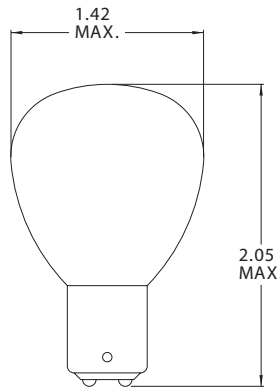

147 Central Avenue
 Hackensack, New Jersey 07601
 Tel: 201-489-8989 • Fax: 201-489-6911

CHICAGO MINIATURE LAMP, INC.
 WHERE INNOVATION COMES TO LIGHT

RP-11 Single Contact Bayonet Base

Part Number	Design Voltage	Amps	MSCP	Life Hours	Filament Type
CM1183	5.5	6.25	50.0	100	C-2V
CM1105	6.2	5.72	50.0	125	C-2V
CM1133	6.2	3.91	32.0	200	C-2R
CM1143	12.5	1.98	32.0	400	C-2R
CM1195	12.5	3.00	50.0	300	C-2V
CM1293	12.5	3.00	50.0	300	C-2R
CM1139	12.8	1.04	15.0	700	C-6
CM1041	22.0	1.50	50.0	100	C-2V
CM1145	22.0	.96	27.0	100	C-2V
CM1047	26.0	2.70	105.0	25	2CC-6

RP-11 Double Contact Bayonet Base

Part Number	Design Voltage	Amps	MSCP	Life Hours	Filament Type
CM1184	5.5	6.25	50.0	100	C-2V
CM1000	6.2	3.90	32.0	125	C-2V
	6.2	3.98	32.0	125	C-2V*
CM1134	6.2	3.91	32.0	200	C-2R
CM1096	12.5	3.00	50.0	300	C-2V
CM1124	12.5	1.92	32.0	300	2C-2R *
	12.5	1.92	32.0	300	
CM1144	12.5	1.98	32.0	400	C-2R
CM1054	32.0	.74	32.0	100	C-2V
CM1056	32.0	1.15	50.0	100	C-7A
CM1230	32.0	.55	21.0	100	C-2V
CM1062	40.0	.92	50.0	100	C-5
CM1150	44.0	.47	21.0	150	C-13